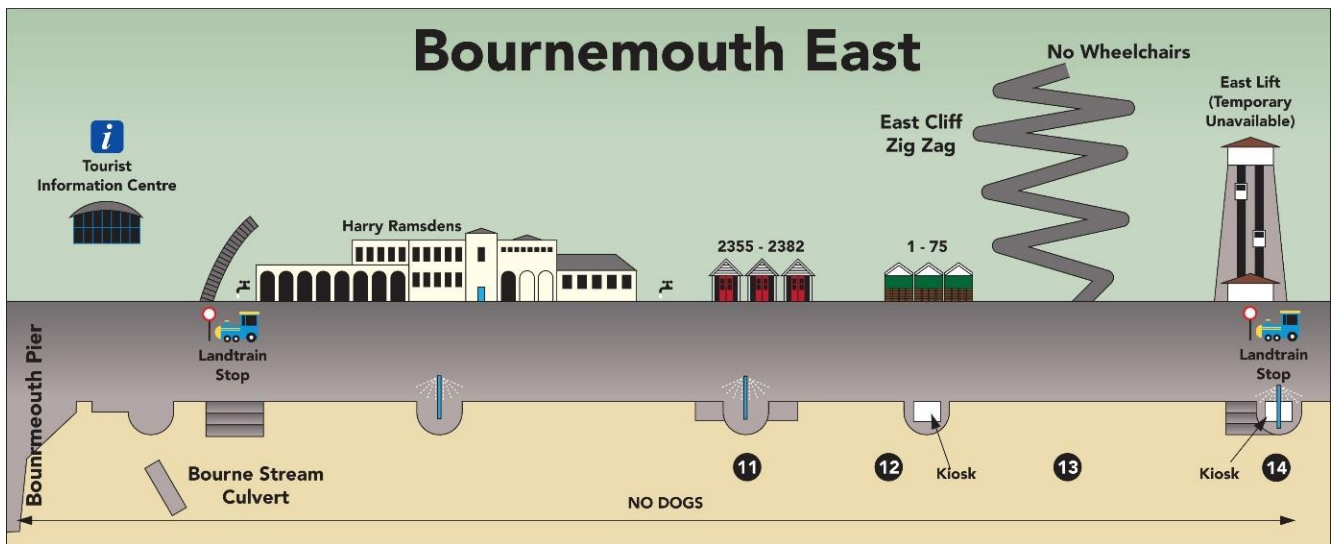

Beach Hut Location Maps

Key for Beach Hut Map

- Private Beach Huts
- Council Owned Beach Huts (Weekly/Annual)
- Super Huts (25 Year Lease)
- Beach Lodges
- Land Train Stop

No Dogs applies from 1st May to 30th September.