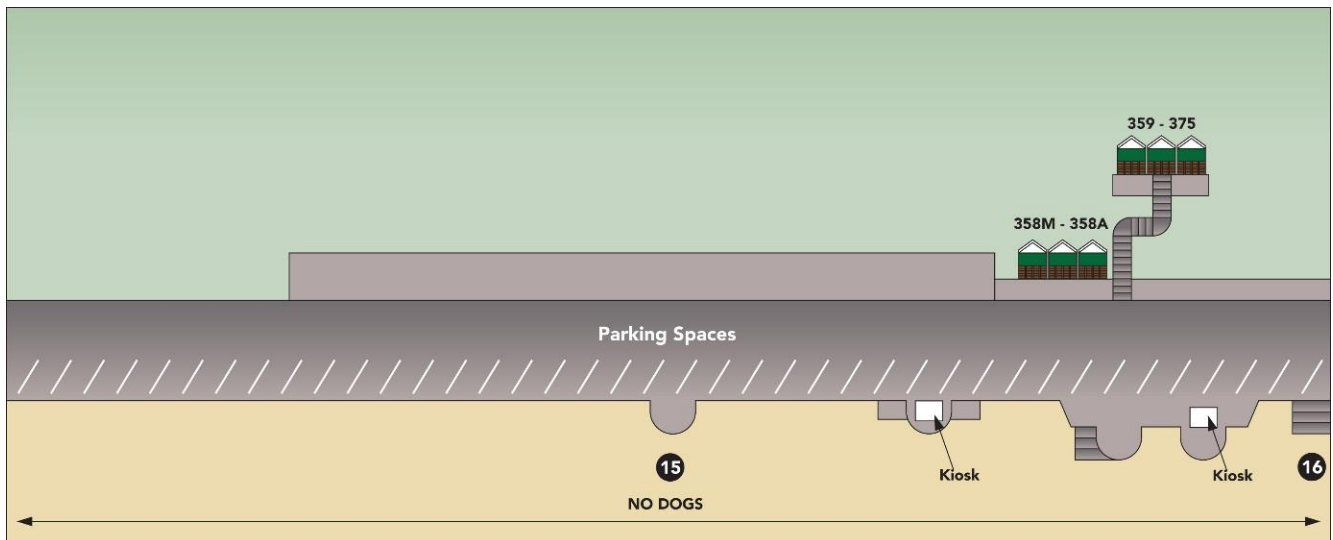

Beach Hut Location Maps

Key for Beach Hut Map

- Private Beach Huts
- Council Owned Beach Huts (Weekly/Annual)
- Super Huts (25 Year Lease)
- Beach Lodges
- Land Train Stop

No Dogs applies from 1st May to 30th September.